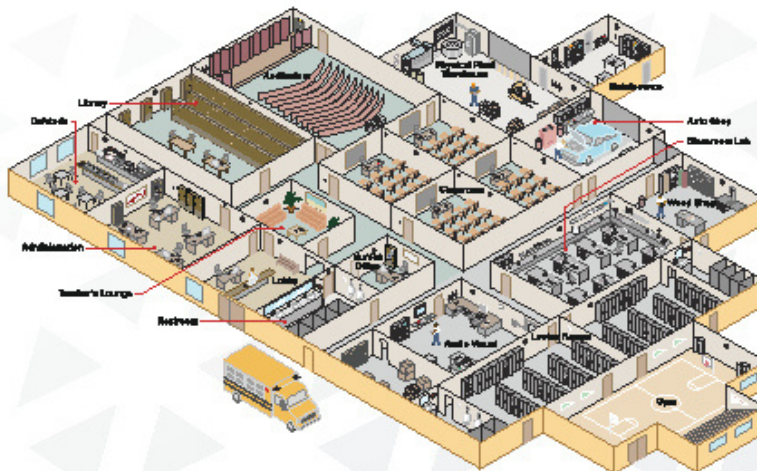

PROCELL®
BY THE DURACELL COMPANY