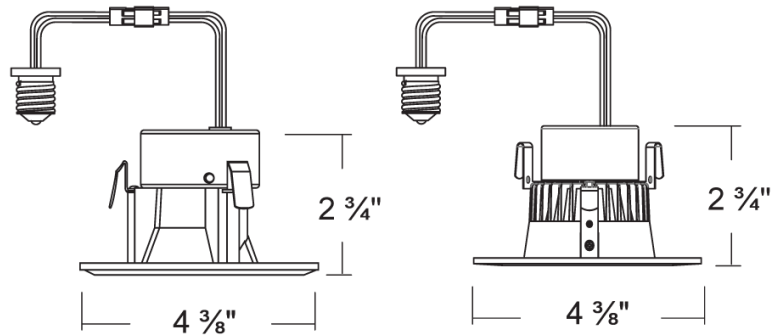

BRK-LED350 3.5" LED Trims

Project:	
Type:	
Catalog #:	

STANDARD

FEATURES

- Available in 3000k and 4000k color temperatures.*
- Long-life LEDs provide at least 70% of initial lumen output (L_{70}) for 50,000 hours of operation.**
- Provides at least 560 nominal lumens.
- 9 nominal watts.
- Color rendering index (R_a) > 90.
- 120 AC voltage is standard.
- Dimmable down to 10% with most line voltage dimmers.
- Die-cast housing painted white.
- Easy installation in new construction or remodel applications. Equipped with torsion springs.
- E26 medium screw-base (Edison) connector comes standard.
- Compatible with 3.25-3.5" ceiling cut-outs.
- Compatible with BL350 series.
- This device is not intended for use with emergency exits.

* Contact factory for other color temperatures and lumen packages.
 ** L_{70} hours are IES TM-21-11 calculated hours.

DIMENSIONS

ORDERING INFORMATION

MODEL	DESCRIPTION
BRK-LED350-BW-3K	3.5" LED ROUND BAFFLE TRIM, 3000K
BRK-LED350-BW-4K	3.5" LED ROUND BAFFLE TRIM, 4000K
BRK-LED350-BWSQ-3K	3.5" LED SQUARE BAFFLE TRIM, 3000K